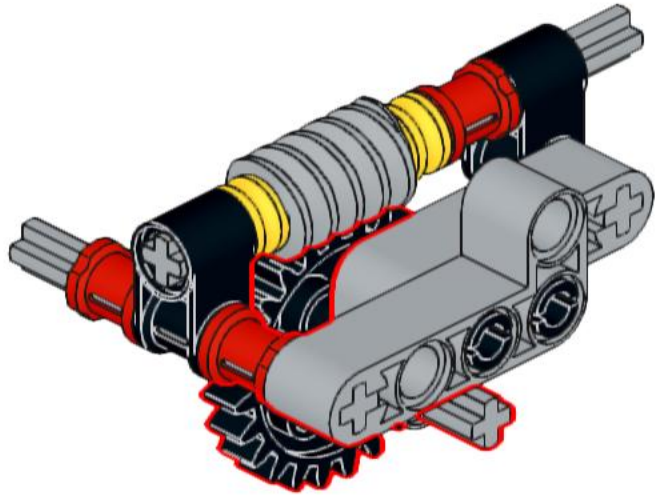

Worn gear to 24 tooth gear vertical

4x
2780
Black

4x
32140
Light Bluish Gray

2x
4265c
Yellow

2x
6536
Black

2x
32073
Light Bluish Gray

1x
x187
Black

1x
44294
Light Bluish Gray

1x
32905
Light Bluish Gray

3x
3713
Red

1x
4519
Light Bluish Gray

1

2

3

4

5