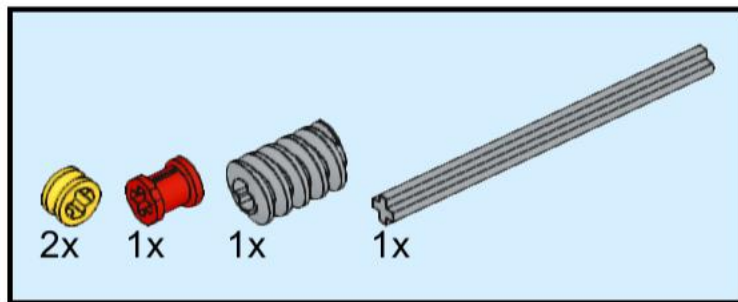

Worn gear to 24 tooth gear vertical

4x
2780
Black

4x
32140
Light Bluish Gray

2x
4265c
Yellow

2x
6536
Black

2x
32073
Light Bluish Gray

1x
x187
Black

1x
44294
Light Bluish Gray

1x
32905
Light Bluish Gray

3x
3713
Red

1x
4519
Light Bluish Gray

1

2

3

4

5