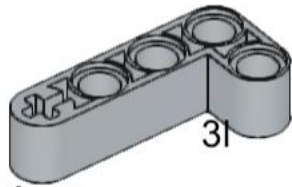

Worn gear to 24 tooth gear vertical

4x
2780
Black

4x
32140
Light Bluish Gray

2x
4265c
Yellow

2x
6536
Black

2x
32073
Light Bluish Gray

1x
x187
Black

1x
44294
Light Bluish Gray

1x
32905
Light Bluish Gray

3x
3713
Red

1x
4519
Light Bluish Gray

1

2

3

4

5