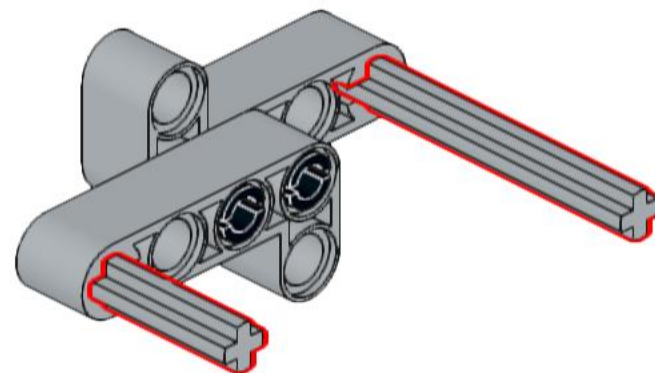

Worn gear to 24 tooth gear vertical

4x
2780
Black

4x
32140
Light Bluish Gray

2x
4265c
Yellow

2x
6536
Black

2x
32073
Light Bluish Gray

1x
x187
Black

1x
44294
Light Bluish Gray

1x
32905
Light Bluish Gray

3x
3713
Red

1x
4519
Light Bluish Gray

1

2

3

4

5