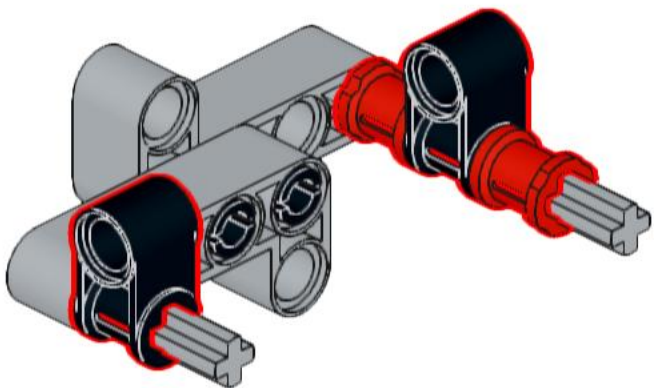

Worn gear to 24 tooth gear vertical

4x
2780
Black

4x
32140
Light Bluish Gray

2x
4265c
Yellow

2x
6536
Black

2x
32073
Light Bluish Gray

1x
x187
Black

1x
44294
Light Bluish Gray

1x
32905
Light Bluish Gray

3x
3713
Red

1x
4519
Light Bluish Gray

1

2

3

4

5