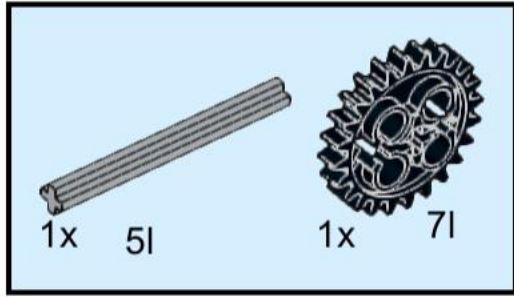

Worn gear to 24 tooth gear vertical

4x
2780
Black

4x
32140
Light Bluish Gray

2x
4265c
Yellow

2x
6536
Black

2x
32073
Light Bluish Gray

1x
x187
Black

1x
44294
Light Bluish Gray

1x
32905
Light Bluish Gray

3x
3713
Red

1x
4519
Light Bluish Gray

1

2

3

4

5