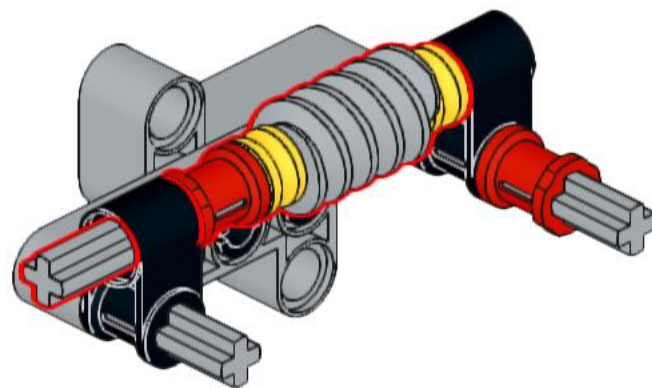

Worn gear to 24 tooth gear vertical

4x
2780
Black

4x
32140
Light Bluish Gray

2x
4265c
Yellow

2x
6536
Black

2x
32073
Light Bluish Gray

1x
x187
Black

1x
44294
Light Bluish Gray

1x
32905
Light Bluish Gray

3x
3713
Red

1x
4519
Light Bluish Gray

1

2

3

4

5