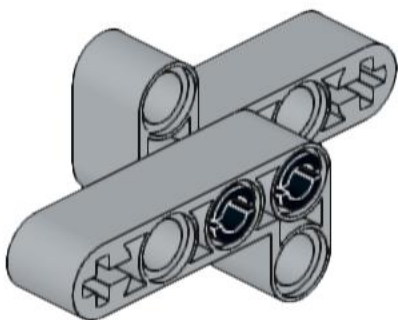

Worn gear to 24 tooth gear vertical

4x
2780
Black

4x
32140
Light Bluish Gray

2x
4265c
Yellow

2x
6536
Black

2x
32073
Light Bluish Gray

1x
x187
Black

1x
44294
Light Bluish Gray

1x
32905
Light Bluish Gray

3x
3713
Red

1x
4519
Light Bluish Gray

1

2

3

4

5