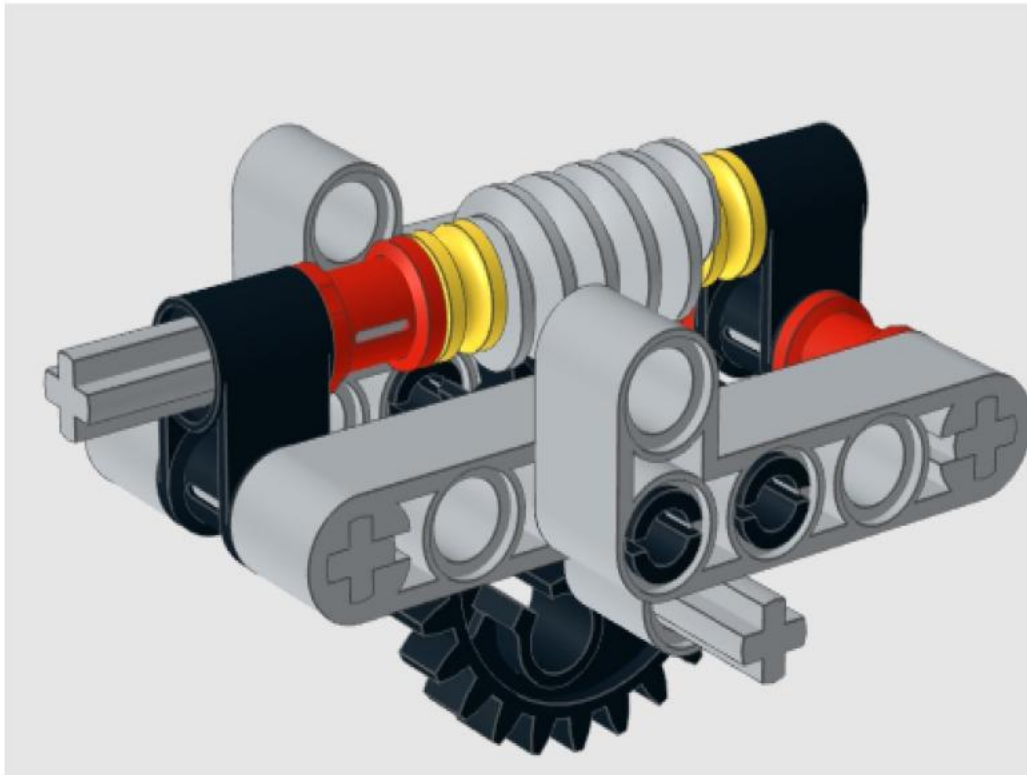

Worn gear to 24 tooth gear vertical

4x
2780
Black

4x
32140
Light Bluish Gray

2x
4265c
Yellow

2x
6536
Black

2x
32073
Light Bluish Gray

1x
x187
Black

1x
44294
Light Bluish Gray

1x
32905
Light Bluish Gray

3x
3713
Red

1x
4519
Light Bluish Gray

1

2

3

4

5