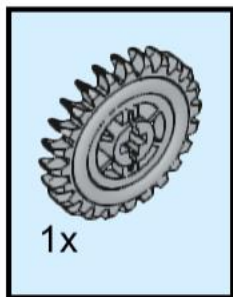

8 tooth gear to 24 tooth crown gear 90 degrees

2x
32073
Black

1x
3650b
Light Bluish Gray

1x
99773
Black

1x
32062
Red

1x
3713
Light Bluish Gray

1x
32013
Red

1x
3647
Light Bluish Gray

2x
4265c
Yellow

1

2

3

4