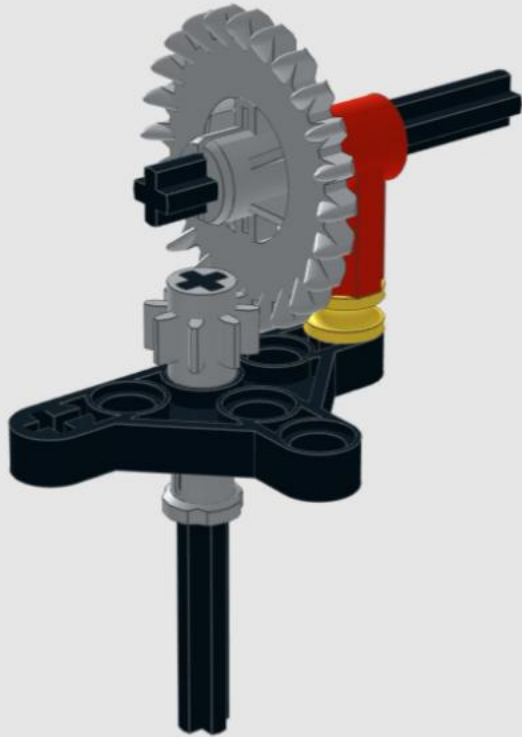

8 tooth gear to 24 tooth crown gear 90 degrees

2x
32073
Black

1x
3650b
Light Bluish Gray

1x
99773
Black

1x
32062
Red

1x
3713
Light Bluish Gray

1x
32013
Red

1x
3647
Light Bluish Gray

2x
4265c
Yellow

1

2

3

4