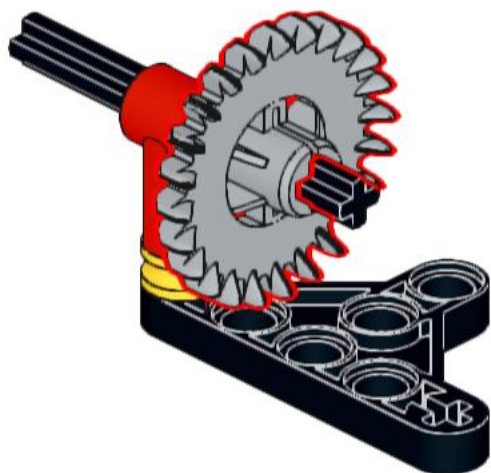

8 tooth gear to 24 tooth crown gear 90 degrees

2x
32073
Black

1x
3650b
Light Bluish Gray

1x
99773
Black

1x
32062
Red

1x
3713
Light Bluish Gray

1x
32013
Red

1x
3647
Light Bluish Gray

2x
4265c
Yellow

1

2

3

4