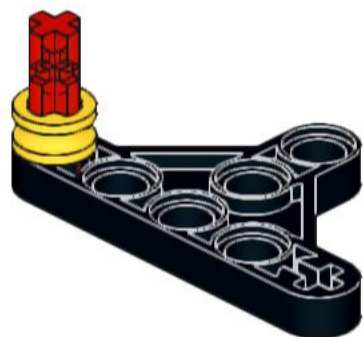

8 tooth gear to 24 tooth crown gear 90 degrees

2x
32073
Black

1x
3650b
Light Bluish Gray

1x
99773
Black

1x
32062
Red

1x
3713
Light Bluish Gray

1x
32013
Red

1x
3647
Light Bluish Gray

2x
4265c
Yellow

1

2

3

4