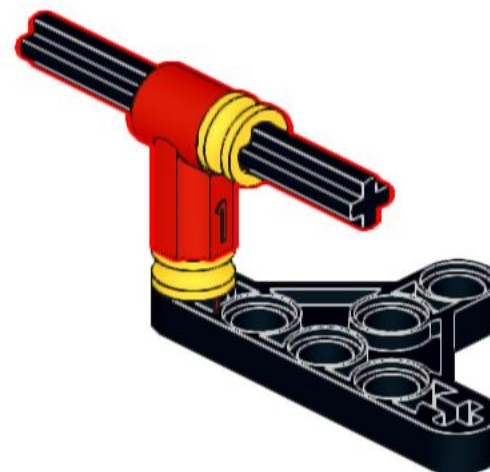

8 tooth gear to 24 tooth crown gear 90 degrees

2x
32073
Black

1x
3650b
Light Bluish Gray

1x
99773
Black

1x
32062
Red

1x
3713
Light Bluish Gray

1x
32013
Red

1x
3647
Light Bluish Gray

2x
4265c
Yellow

1

2

3

4