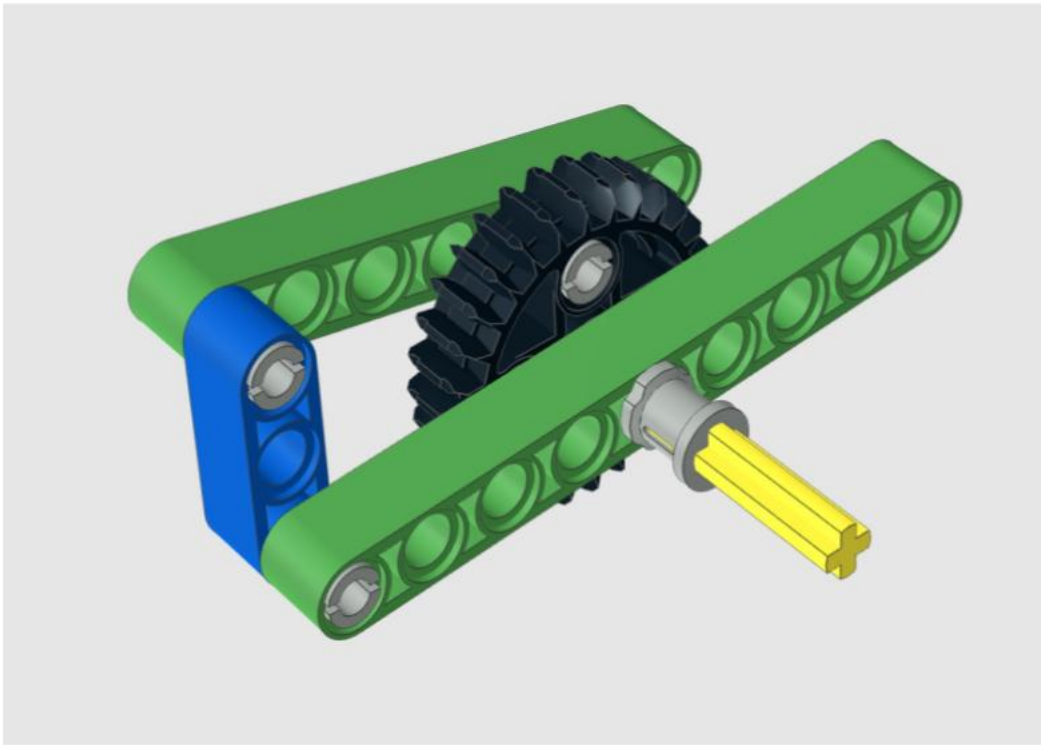

28 tooth gear to linear

1x  
46372  
Black

1x  
32524  
Bright Green

1x  
3713  
Light Gray

1x  
40490  
Bright Green

3x  
3673  
Light Gray

1x  
32073  
Bright Light Yellow

1x  
32523  
Blue

# 1