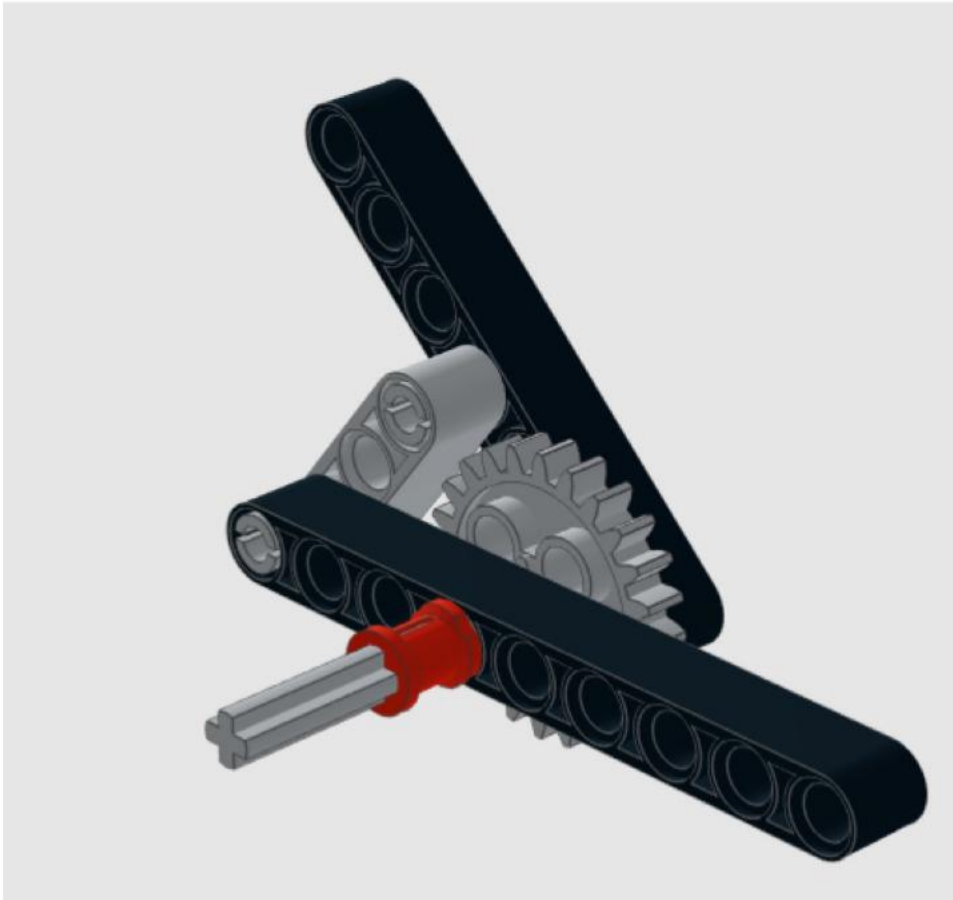

24 tooth swing

1x
32524
Black

1x
3648
Light Bluish Gray

1x
40490
Black

5 L
1x
32073
Light Bluish Gray

1x
3713
Red

3x
3673
Light Bluish Gray

1x
32523
Light Bluish Gray